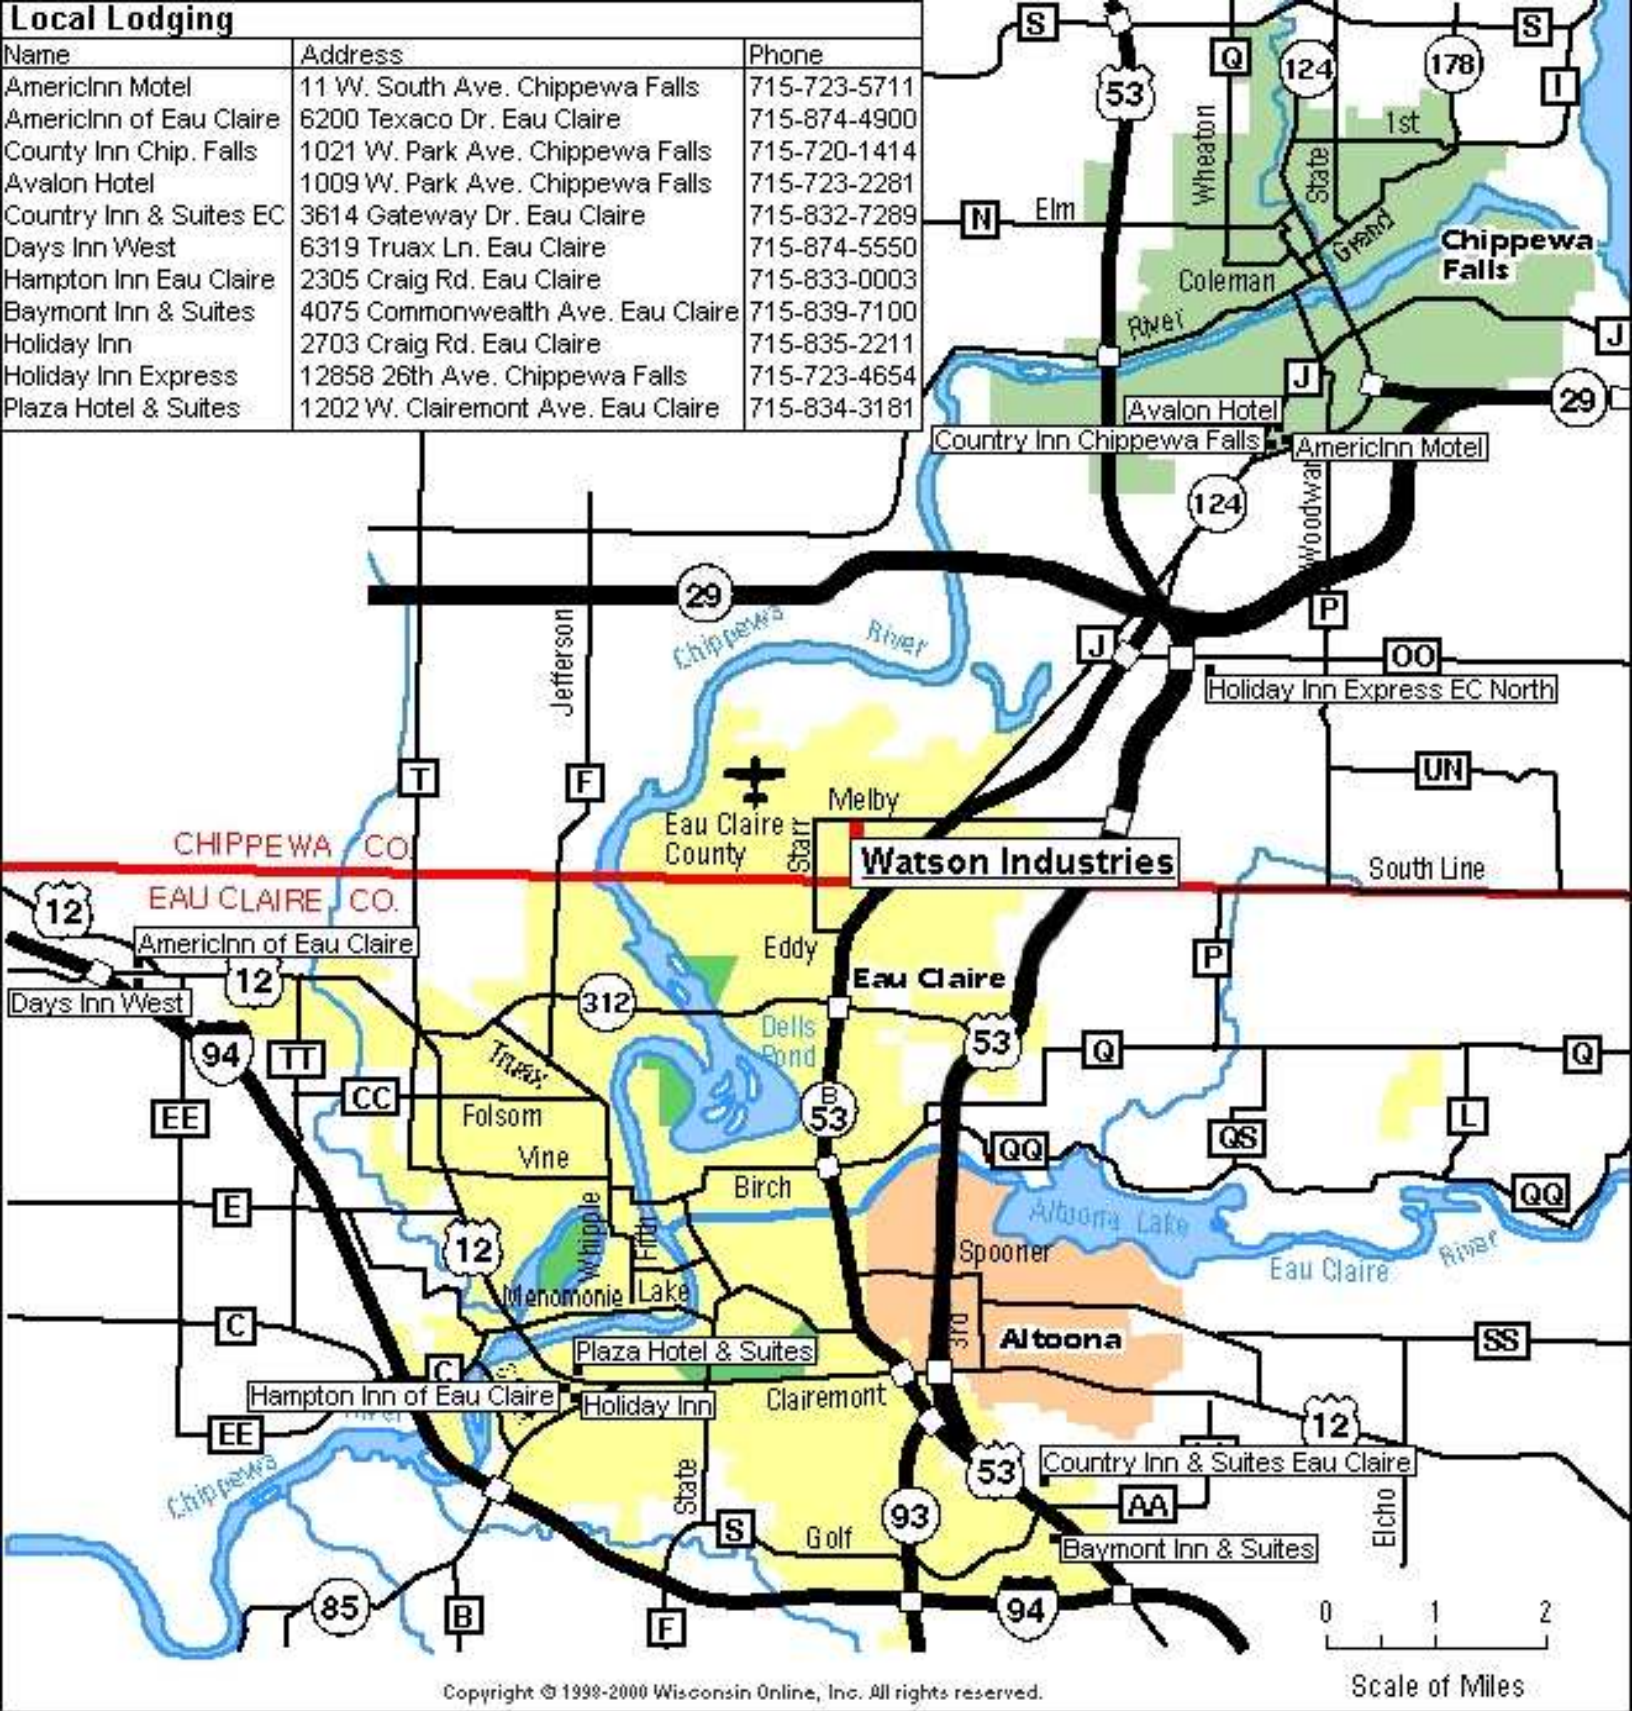

Local Lodging

Name	Address	Phone
AmericInn Motel	11 W. South Ave. Chippewa Falls	715-723-5711
AmericInn of Eau Claire	6200 Texaco Dr. Eau Claire	715-874-4900
County Inn Chip. Falls	1021 W. Park Ave. Chippewa Falls	715-720-1414
Avalon Hotel	1009 W. Park Ave. Chippewa Falls	715-723-2281
Country Inn & Suites EC	3614 Gateway Dr. Eau Claire	715-832-7289
Days Inn West	6319 Truax Ln. Eau Claire	715-874-5550
Hampton Inn Eau Claire	2305 Craig Rd. Eau Claire	715-833-0003
Baymont Inn & Suites	4075 Commonwealth Ave. Eau Claire	715-839-7100
Holiday Inn	2703 Craig Rd. Eau Claire	715-835-2211
Holiday Inn Express	12858 26th Ave. Chippewa Falls	715-723-4654
Plaza Hotel & Suites	1202 W. Clairemont Ave. Eau Claire	715-834-3181